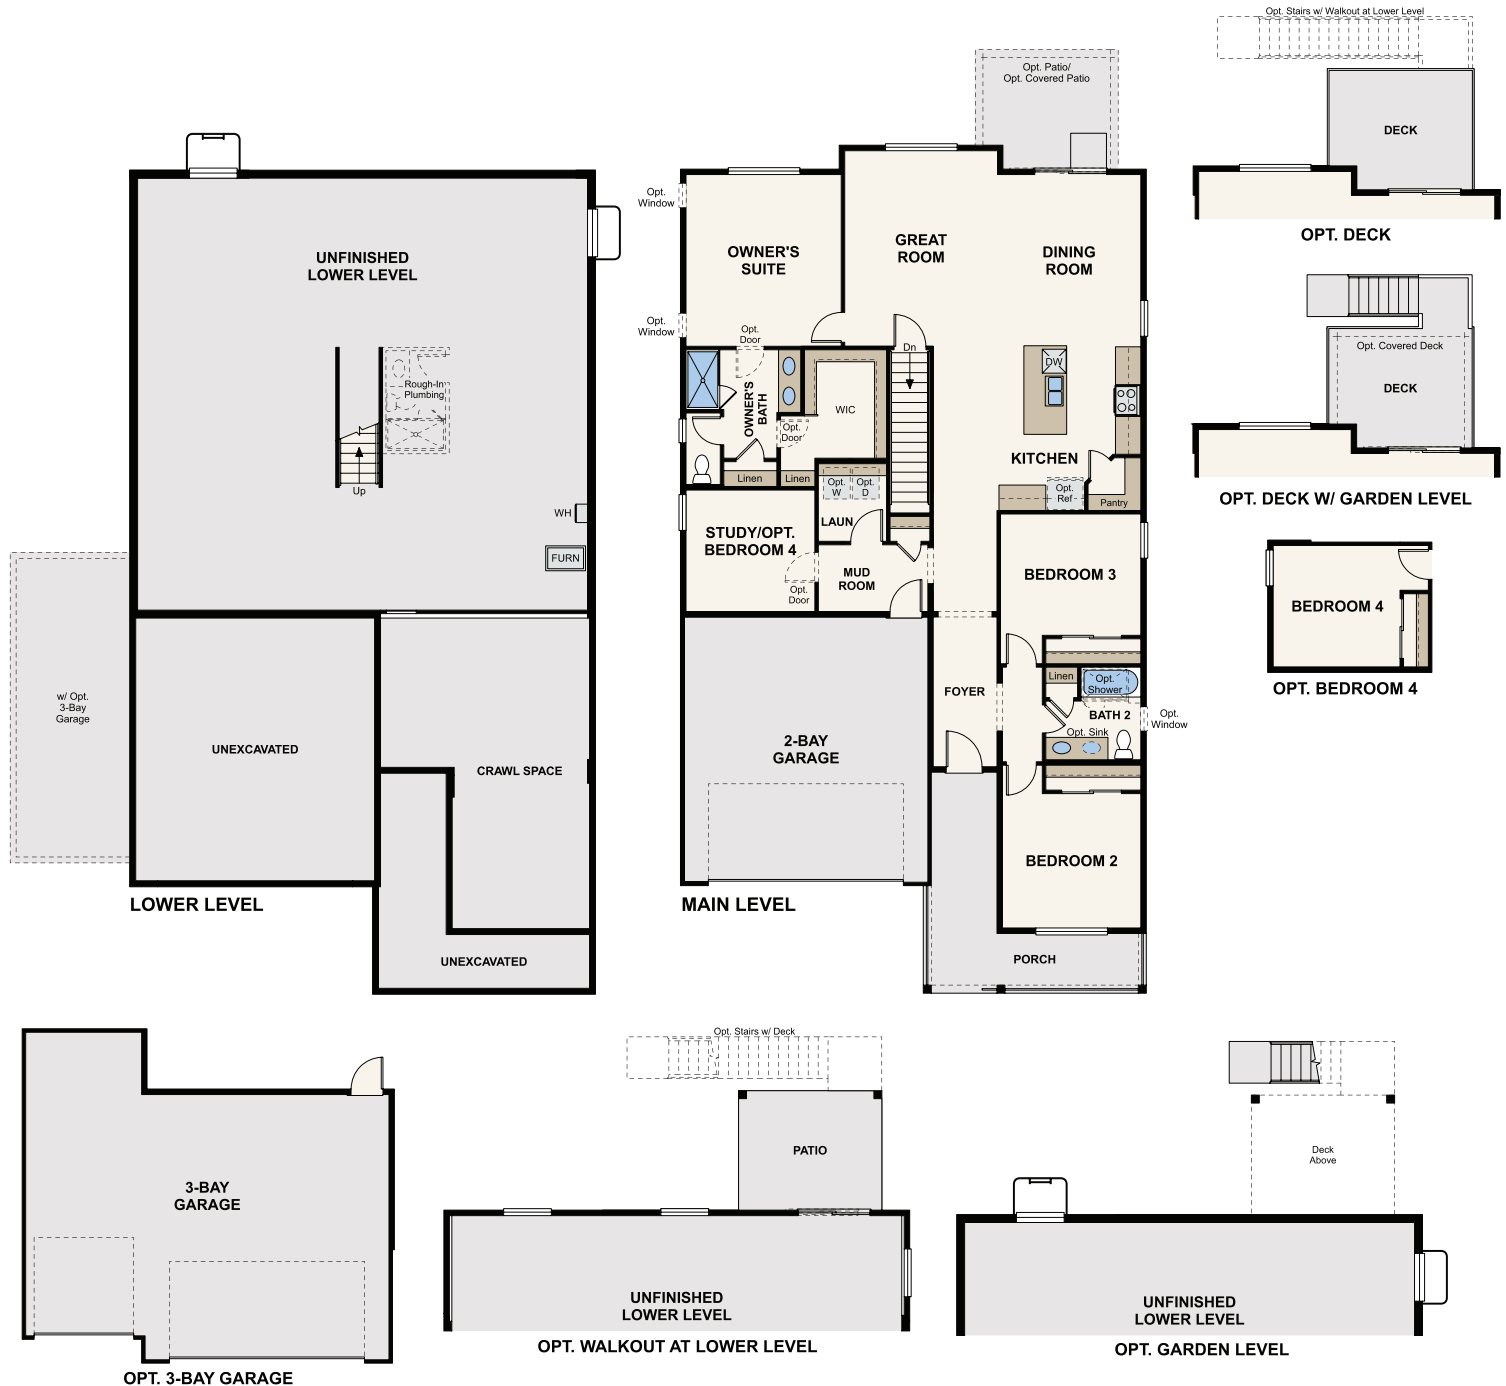

SUMMIT COLLECTION AURORA HIGHLANDS

CUMBERLAND | RESIDENCE 39123

APPROX. 1,896 SQ. FT. | 1-STORY | 3 BEDROOMS | 2 BATHROOMS | 2-BAY GARAGE

ELEVATION A

ELEVATION B

ELEVATION C

Prices, plans, and terms are effective on the date of publication and subject to change without notice. Square footage/acreage shown is only an estimate and actual square footage/acreage will differ. Buyer should rely on his or her own evaluation of usable area. Depictions of homes or other features are artist conceptions. Hardscape, landscape, and other items shown may be decorator suggestions that are not included in the purchase price and availability may vary. ©2025 Century Communities, Inc. Rev. 09/16/2025

Floor Plans

CENTURY
COMMUNITIES®

FLOOR PLAN

Prices, plans, and terms are effective on the date of publication and subject to change without notice. Square footage/acreage shown is only an estimate and actual square footage/acreage will differ. Buyer should rely on his or her own evaluation of usable area. Depictions of homes or other features are artist conceptions. Hardscape, landscape, and other items shown may be decorator suggestions that are not included in the purchase price and availability may vary. ©2025 Century Communities, Inc. Rev. 09/16/2025