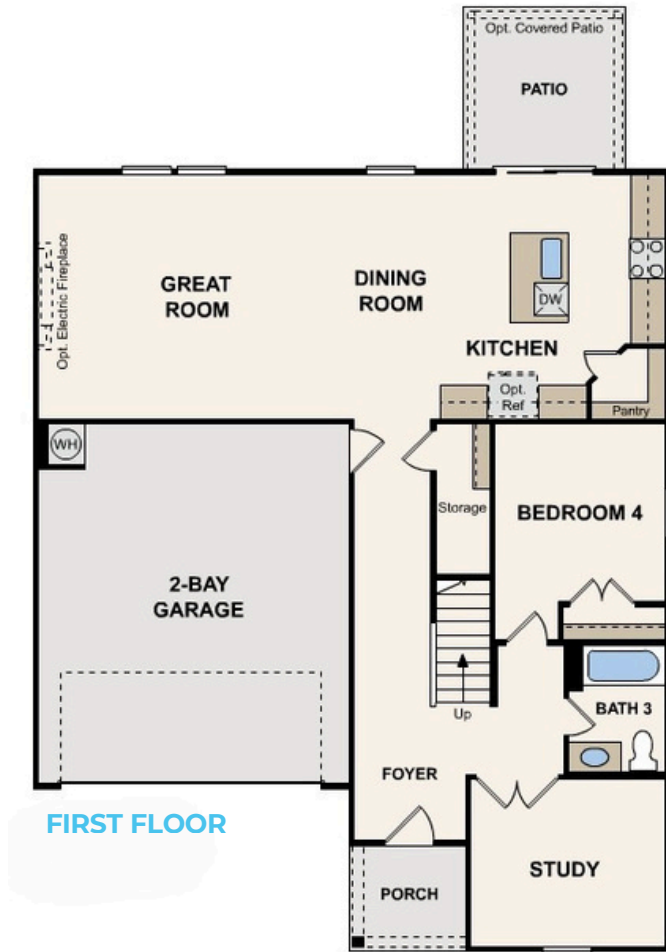

Marion

ELEVATIONS

2,404 Sq.Ft. | 4 Bed | 3 Bath | 2-Bay Garage | +Study & Loft

ELEVATION A

ELEVATION B

ELEVATION C

ELEVATION E

[CenturyCommunities.com/Kingfield](https://www.CenturyCommunities.com/Kingfield) | 629.280.3954

Marion

FLOOR PLAN

2,404 Sq.Ft. | 4 Bed | 3 Bath | 2-Bay Garage | +Study & Loft

[CenturyCommunities.com/Kingfield](https://www.CenturyCommunities.com/Kingfield) | 629.280.3954

Prices, plans, and terms are effective on the date of publication and subject to change without notice. Square footage/acreage shown is only an estimate and actual square footage/acreage will differ. Buyer should rely on his or her own evaluation of usable area. Depictions of homes or other features are artist conceptions. Hardscape, landscape, and other items shown may be decorator suggestions that are not included in the purchase price and availability may vary. ©06/26 Century Communities, Inc.