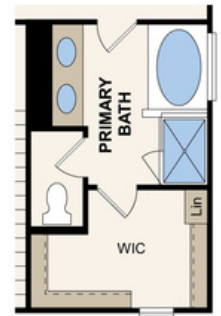

Marion

ELEVATIONS

2,404 Sq.Ft. | 4 Bed | 3 Bath | 2-Bay Garage | +Study & Loft

ELEVATION A

ELEVATION B

ELEVATION C

ELEVATION E

[CenturyCommunities.com/Kingfield](https://www.CenturyCommunities.com/Kingfield) | 629.280.3954

Marion

FLOOR PLAN

2,404 Sq.Ft. | 4 Bed | 3 Bath | 2-Bay Garage | +Study & Loft

[CenturyCommunities.com/Kingfield](https://www.CenturyCommunities.com/Kingfield) | 629.280.3954

Prices, plans, and terms are effective on the date of publication and subject to change without notice. Square footage/acreage shown is only an estimate and actual square footage/acreage will differ. Buyer should rely on his or her own evaluation of usable area. Depictions of homes or other features are artist conceptions. Hardscape, landscape, and other items shown may be decorator suggestions that are not included in the purchase price and availability may vary. ©06/26 Century Communities, Inc.