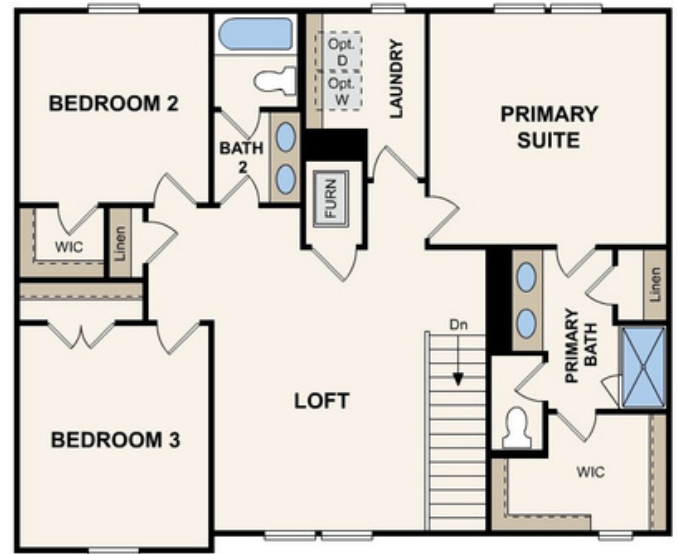

Marion

ELEVATIONS

2,404 Sq.Ft. | 4 Bed | 3 Bath | 2-Bay Garage | +Study & Loft

ELEVATION A

ELEVATION B

ELEVATION C

ELEVATION E

[CenturyCommunities.com/Kingfield](https://www.CenturyCommunities.com/Kingfield) | 629.280.3954

Marion

FLOOR PLAN

2,404 Sq.Ft. | 4 Bed | 3 Bath | 2-Bay Garage | +Study & Loft

[CenturyCommunities.com/Kingfield](https://www.CenturyCommunities.com/Kingfield) | 629.280.3954

Prices, plans, and terms are effective on the date of publication and subject to change without notice. Square footage/acreage shown is only an estimate and actual square footage/acreage will differ. Buyer should rely on his or her own evaluation of usable area. Depictions of homes or other features are artist conceptions. Hardscape, landscape, and other items shown may be decorator suggestions that are not included in the purchase price and availability may vary. ©06/26 Century Communities, Inc.