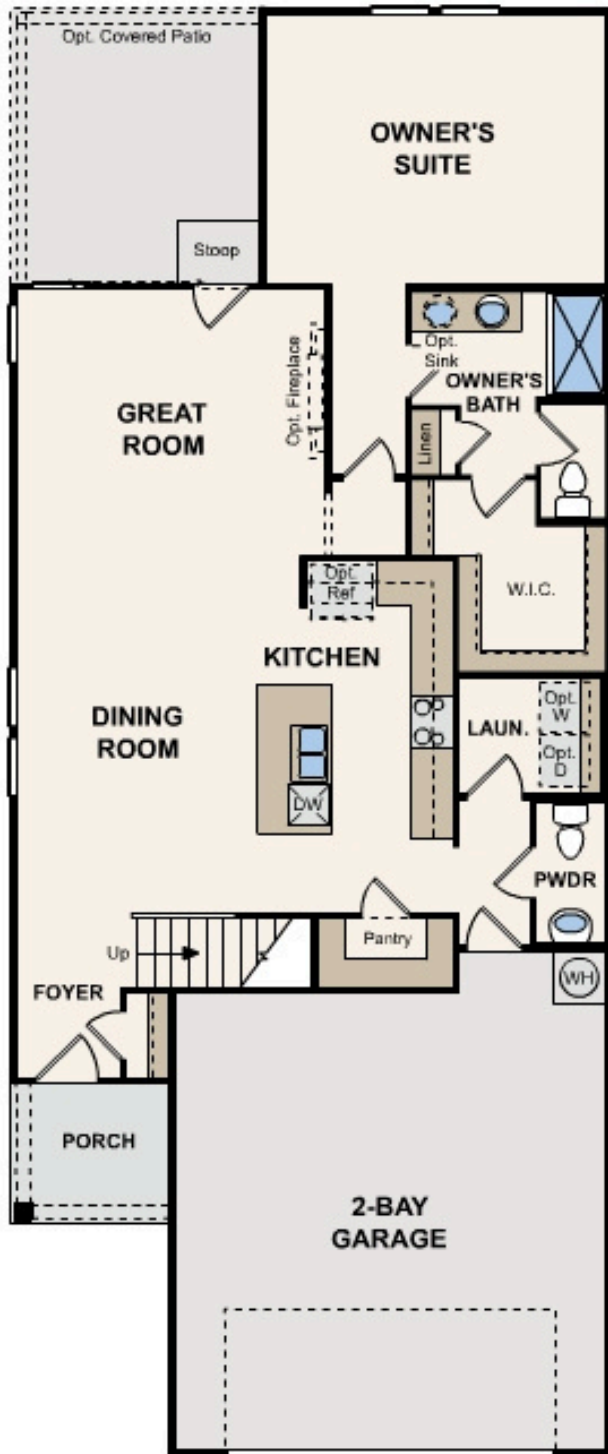

The Meadows at Stallion Run

Jade | 2262 | *From \$330,990*

APPROX. 2,262 SQ. FT. | 2-STORY | 4 BEDS | 2.5 BATHS | 2-BAY GARAGE

Elevation A

Elevation B

Elevation C

Prices, plans, and terms are effective on the date of publication and subject to change without notice. Square footage/dimensions shown is only an estimate and actual square footage/dimensions will differ. Buyer should rely on his or her own evaluation of usable area. Depictions of homes or other features are artist conceptions. Hardscape, landscape, and other items shown may be decorator suggestions that are not included in the purchase price and availability may vary. ©07/2025 Century Communities, Inc.

FIRST FLOOR

SECOND FLOOR

Prices, plans, and terms are effective on the date of publication and subject to change without notice. Square footage/dimensions shown is only an estimate and actual square footage/dimensions will differ. Buyer should rely on his or her own evaluation of usable area. Depictions of homes or other features are artist conceptions. Hardscape, landscape, and other items shown may be decorator suggestions that are not included in the purchase price and availability may vary. ©07/2025 Century Communities, Inc.