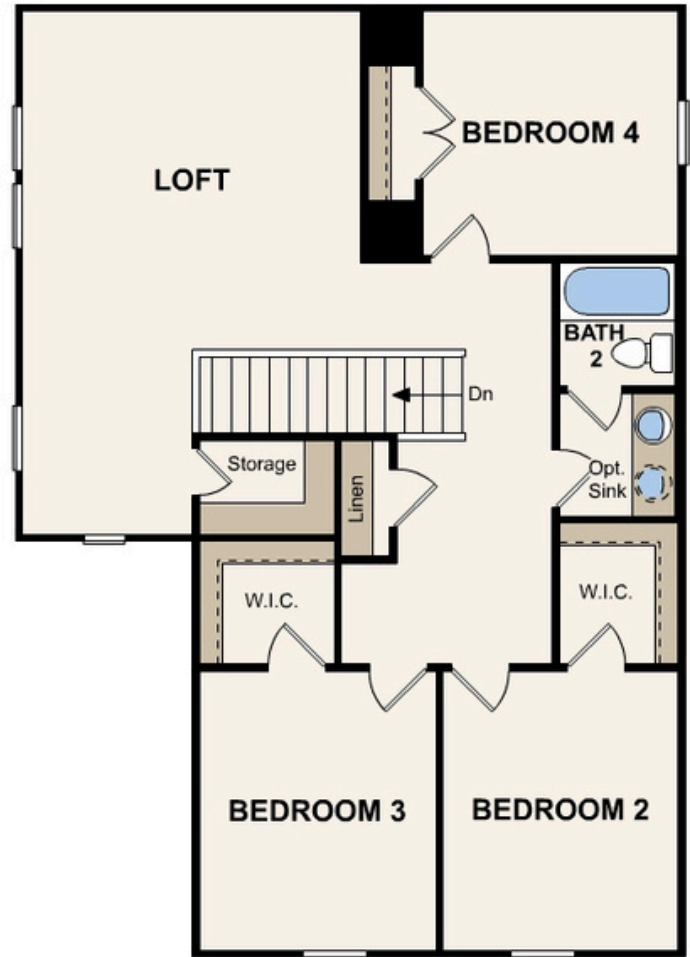

The Meadows at Stallion Run

Jade | 2262 | *From \$330,990*

APPROX. 2,262 SQ. FT. | 2-STORY | 4 BEDS | 2.5 BATHS | 2-BAY GARAGE

Elevation A

Elevation B

Elevation C

Prices, plans, and terms are effective on the date of publication and subject to change without notice. Square footage/dimensions shown is only an estimate and actual square footage/dimensions will differ. Buyer should rely on his or her own evaluation of usable area. Depictions of homes or other features are artist conceptions. Hardscape, landscape, and other items shown may be decorator suggestions that are not included in the purchase price and availability may vary. ©07/2025 Century Communities, Inc.

FIRST FLOOR

SECOND FLOOR

Prices, plans, and terms are effective on the date of publication and subject to change without notice. Square footage/dimensions shown is only an estimate and actual square footage/dimensions will differ. Buyer should rely on his or her own evaluation of usable area. Depictions of homes or other features are artist conceptions. Hardscape, landscape, and other items shown may be decorator suggestions that are not included in the purchase price and availability may vary. ©07/2025 Century Communities, Inc.